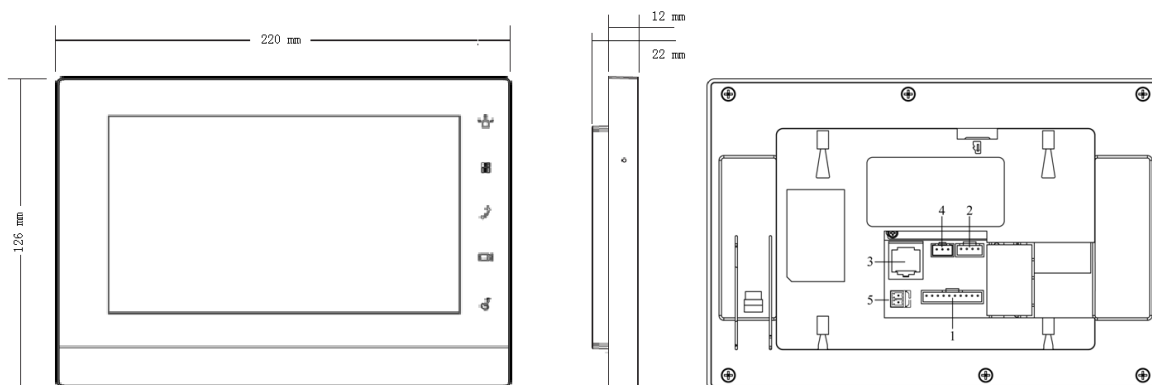

DH-VTH1510CH

	network protocol	TCP/IP
General	Power	DC 10~15V or supply directly by Special switching power
	Power Consumption	Standby $\leq 1.5W$, work $\leq 7W$
	work environment	Temperature: $-10^{\circ}C \sim +60^{\circ}C$
		Humidity: 10~90%RH
	Dimensions	200mm $\times$ 126mm $\times$ 22mm (L*W*T) ;
Weight	0.8Kg;	

Dimensions

Dahua Technology Co., Ltd.

1199BinAn Road, Binjiang District, Hangzhou, China

Tel: +86-571-87688883

Fax: +86-571-87688815

Email: overseas@dahuatech.com

www.dahuatech.com

*Design and specifications are subject to change without notice.